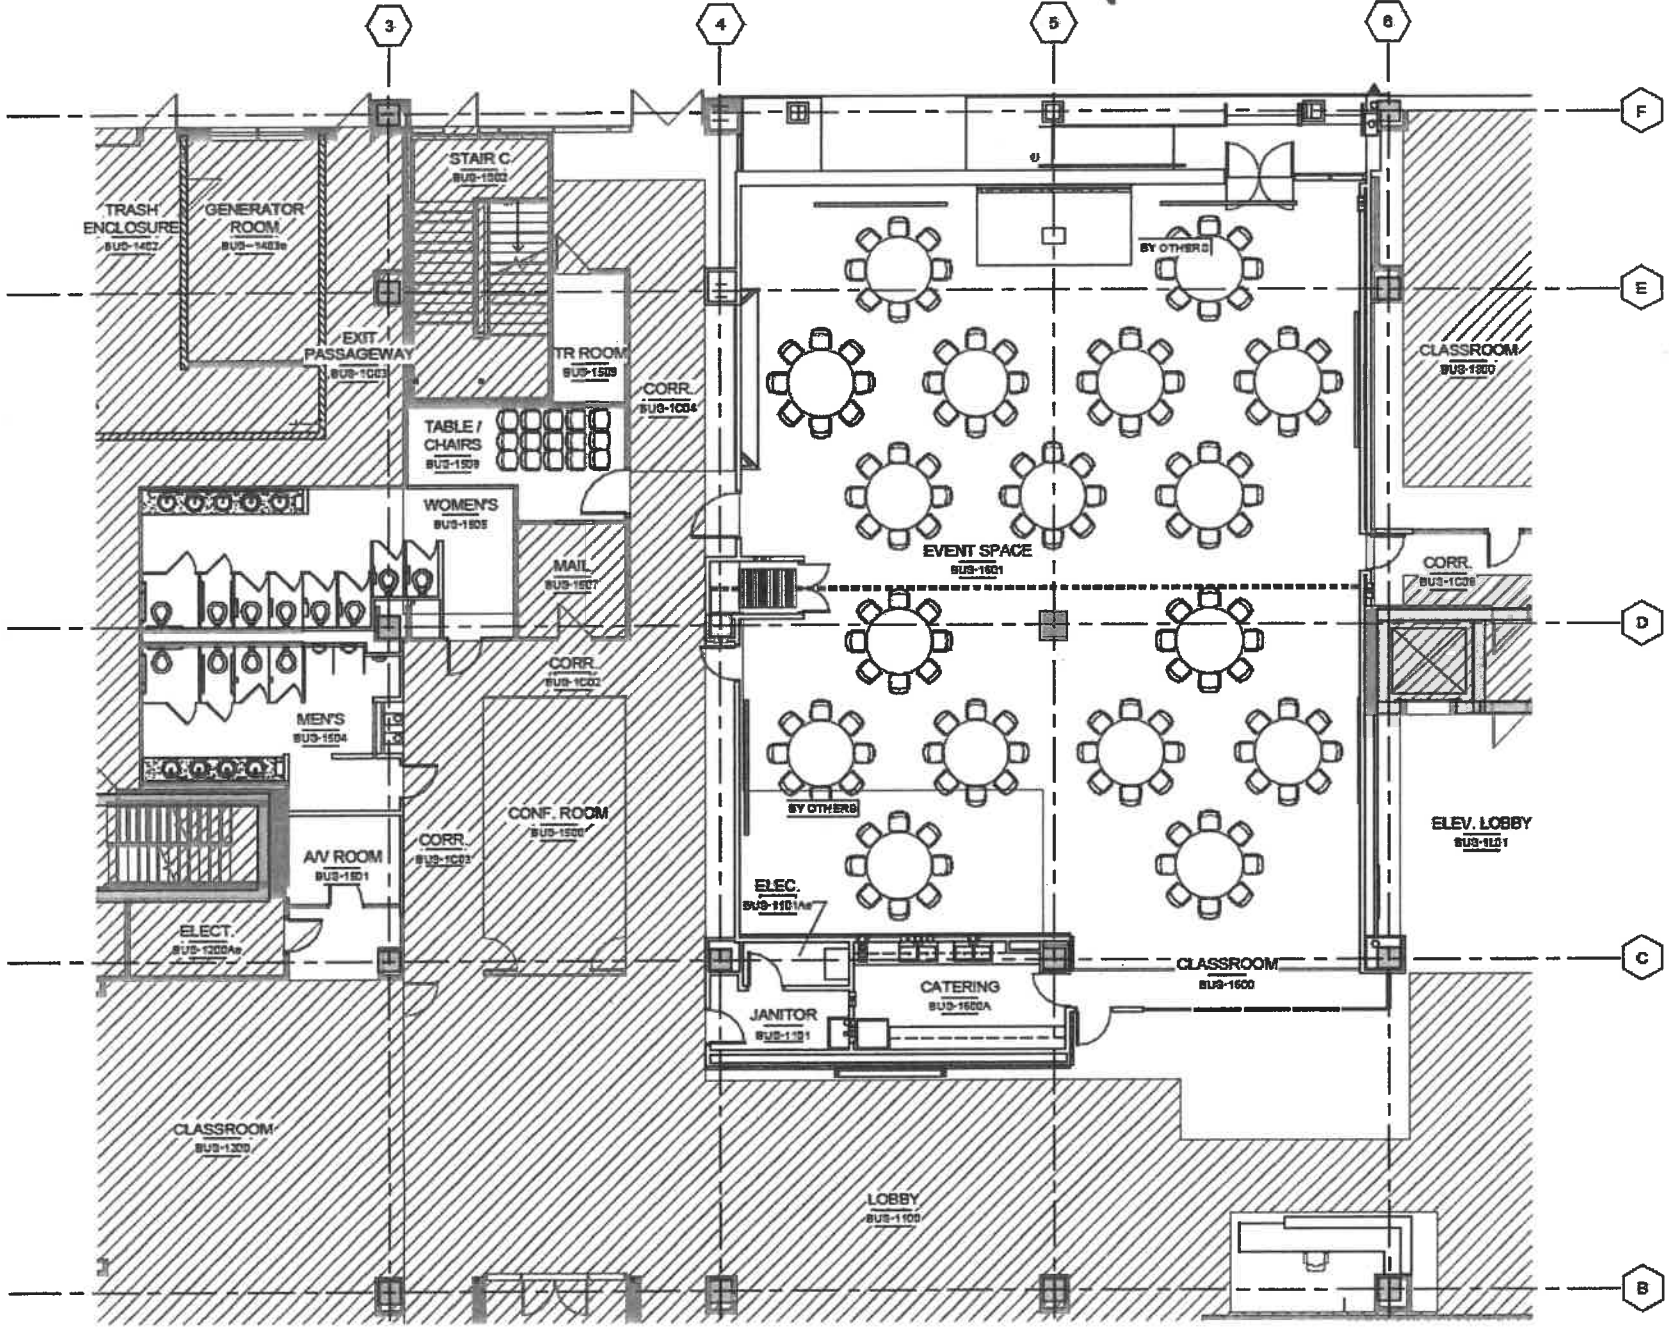

BANQUET (136)

A12 LEVEL 1 FURNITURE PLAN

1/8" = 1'-0"

A12 LEVEL 1 FURNITURE PLAN
1/8" = 1'-0"

FULL THEATER (300)

A12 LEVEL 1 FURNITURE PLAN
1/8" = 1'-0"